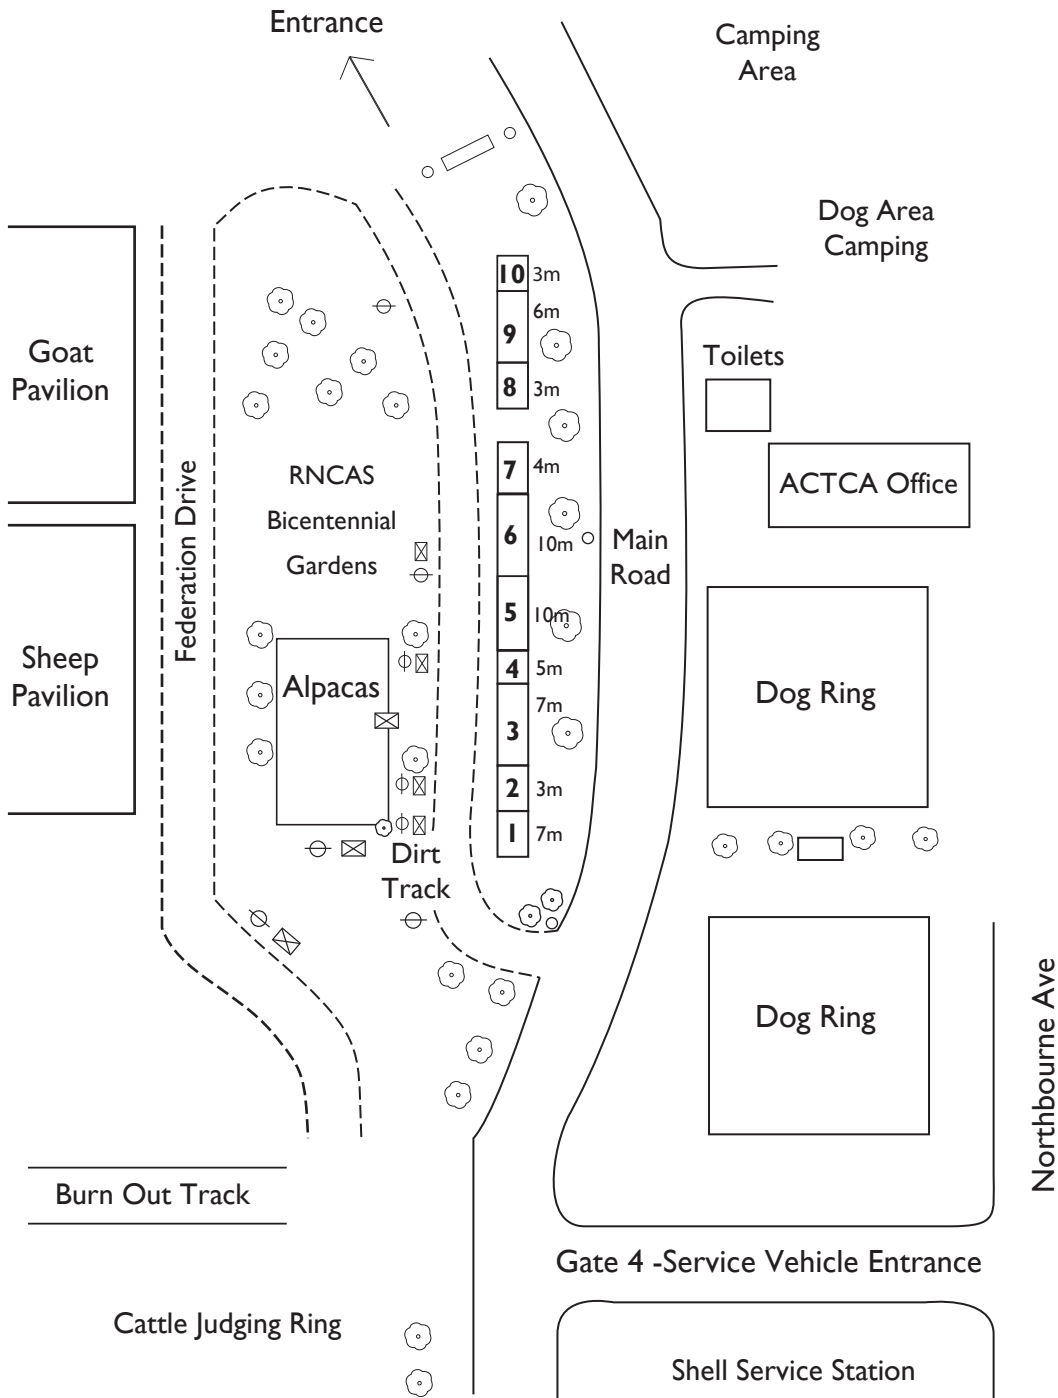

Dog Show

Dog and Cat Products

No. of sites: 10

Sizes between: 3m x 5m, 7m x 5m to 20 x 5m

Features: Main road frontage opposite ActewAGL Royal Canberra Show Dog Show
\$105 per metre frontage

24, 25, 26
February
2012

For further information
or bookings contact:

Derek Hughes

Ph: (02) 6241 5888

Fax: (02) 6241 1712

Email: showcase@rncas.org.au

Key

- | | |
|----------------|-------------|
| ⊕ Tap | ⊠ Power Box |
| ⊙ Tree / Shade | ○ Pole |