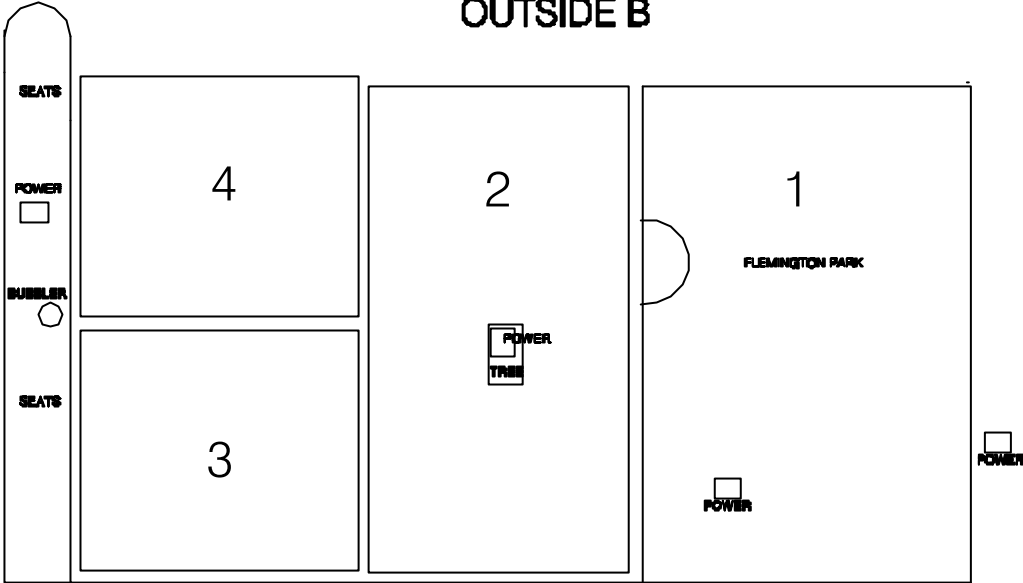

OUTSIDE B

OUTSIDE C

2009
 OUTDOOR EXHIBITS BETWEEN PAVILION B & C, EPIC

The Canberra Times

HOME • LEISURE
 CARAVAN • 4WD • CAMPING

SHOW

sbx
 System Built Exhibitions