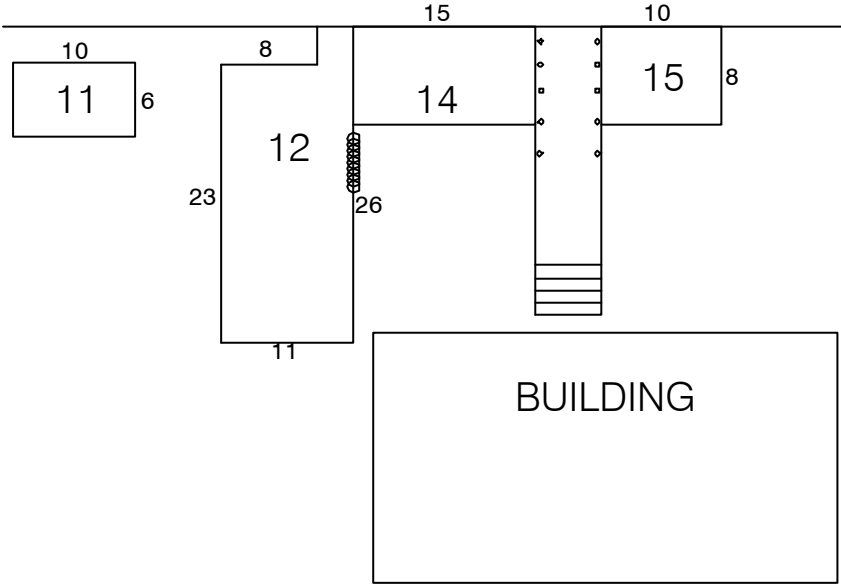

OUTSIDE B

OUTSIDE C

2009
 OUTDOOR EXHIBITS BETWEEN PAVILION B & C, EPIC

The Canberra Times

HOME • LEISURE
 CARAVAN • 4WD • CAMPING

SHOW

sbx
 System Built Exhibitions