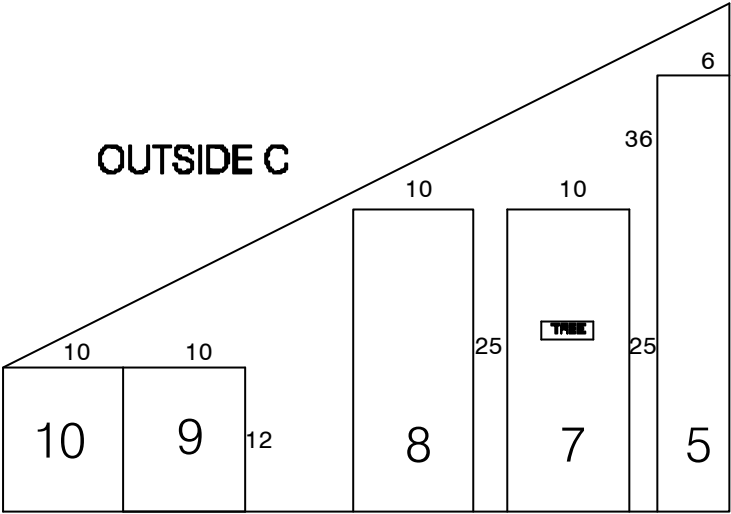

OUTSIDE B

OUTSIDE C

2009
 OUTDOOR EXHIBITS BETWEEN PAVILION B & C, EPIC

The Canberra Times

HOME • LEISURE
 CARAVAN • 4WD • CAMPING

SHOW

sbx
 System Built Exhibitions