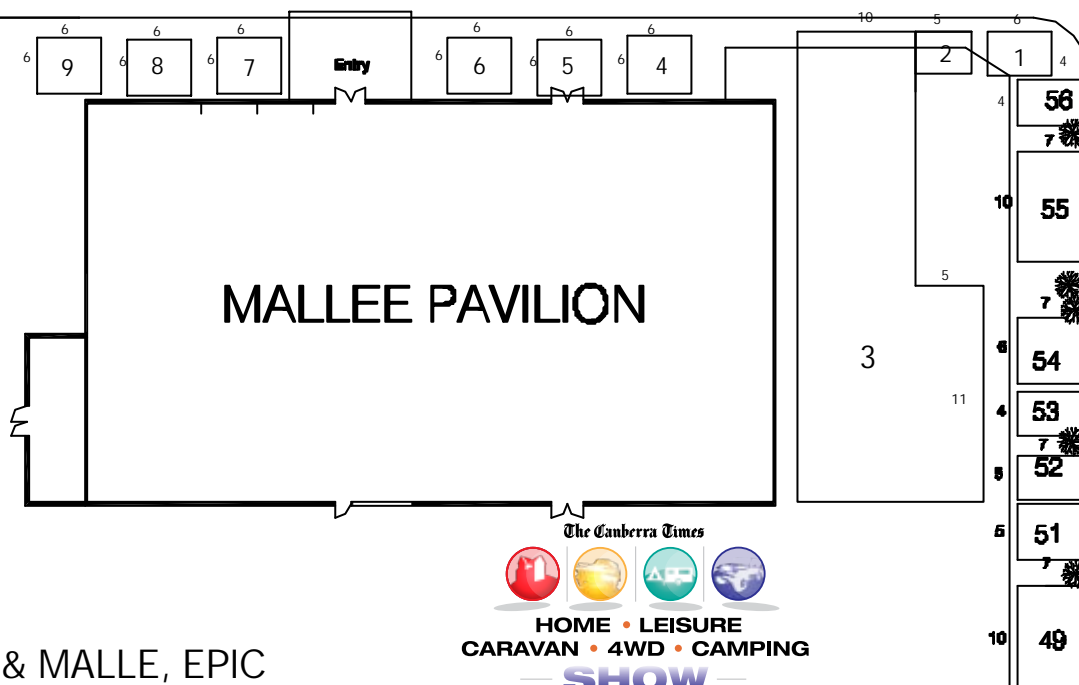

ENTRY

4 WHEEL DRIVE TRACK

GUMEROO PAVILION

MALLEE PAVILION

2009
4WD AREA & MALLE, EPIC