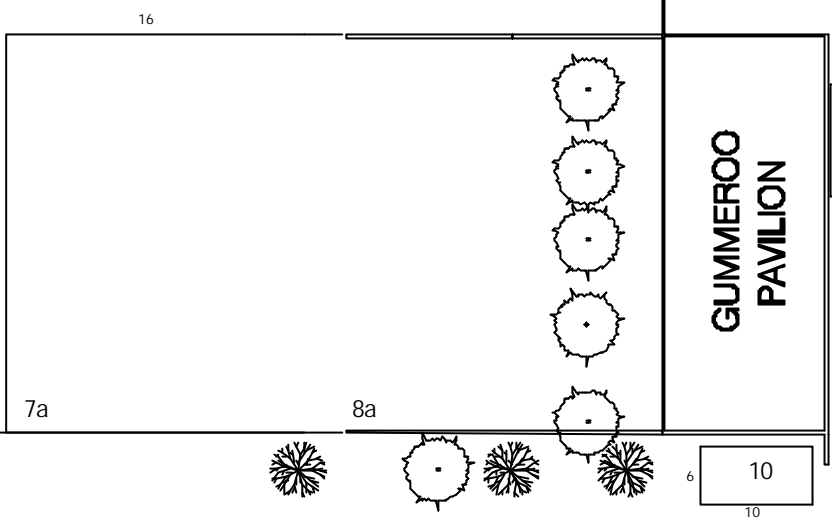

ENTRY

4 WHEEL DRIVE TRACK

GUMEROO PAVILION

MALLEE PAVILION

2009
4WD AREA & MALLE, EPIC